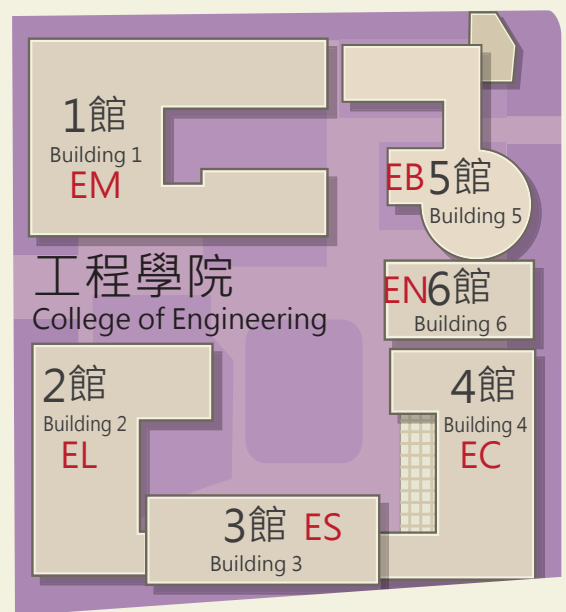

University Road

往竹山 To

校門
Main Gate

警衛室
Security Room

龍潭路 Longtan Road

人文與科學學院
College of Humanities and Applied Sciences