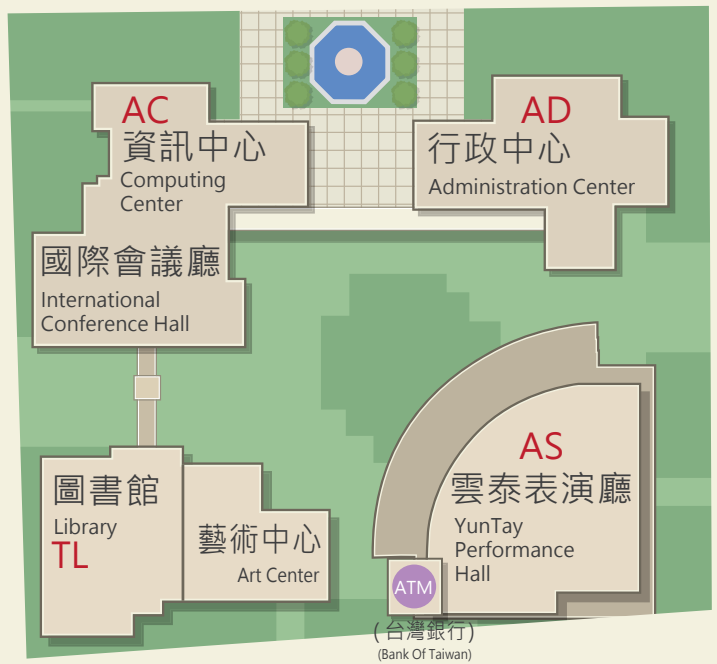

University Road

往竹山 To

校門
Main Gate

警衛室
Security Room

龍潭路 Longtan Road

人文與科學學院
College of Humanities and Applied Sciences